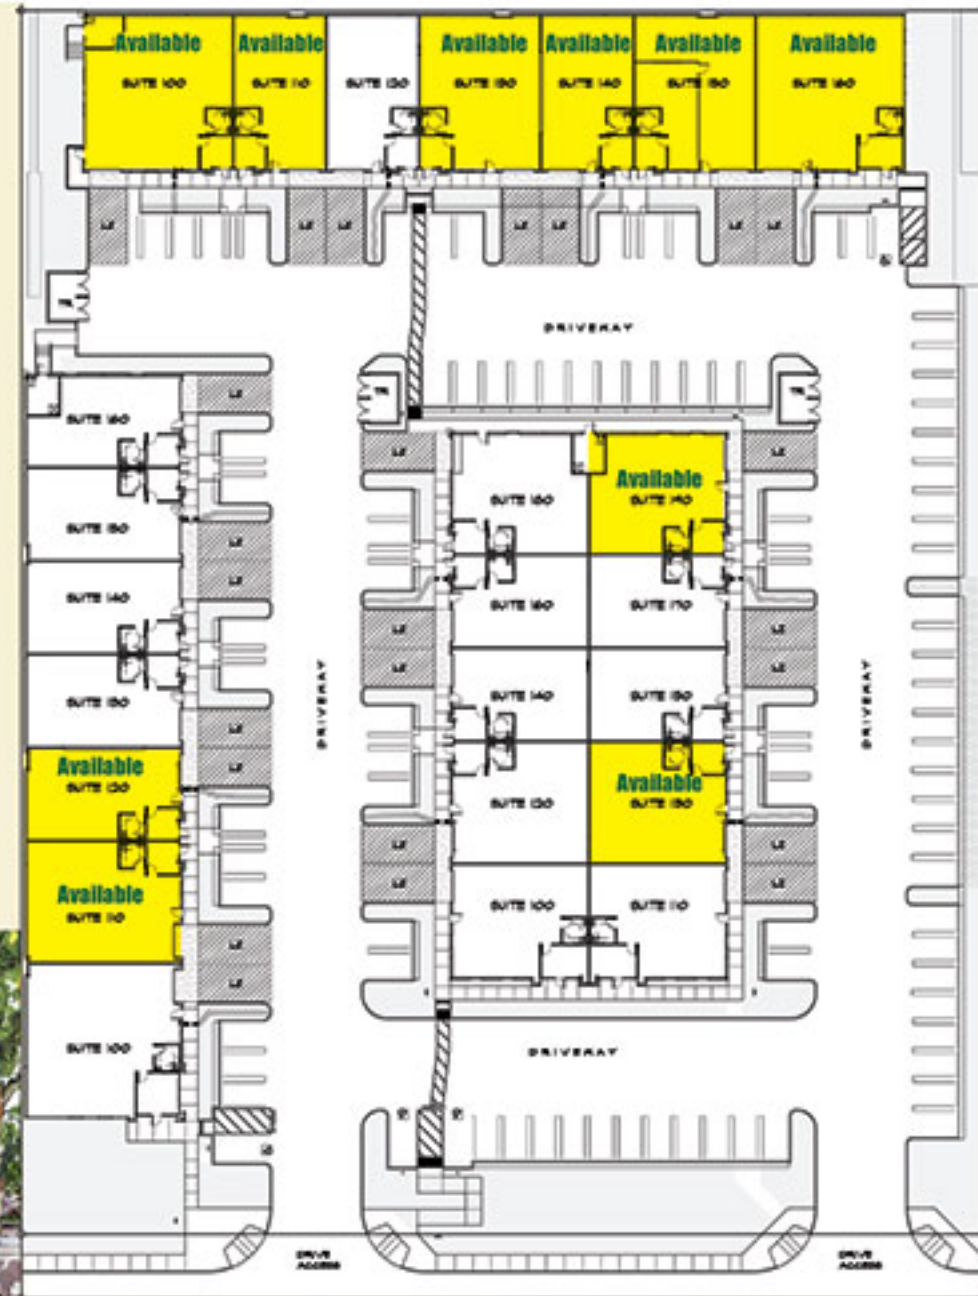

ALESCO DEVELOPMENT COMPANY, LLC

Industrial and Automotive Repair units available
from 1,250^{sf} to 7,200^{sf} FOR LEASE

SHORT TERM LEASES AVAILABLE **AT WAY BELOW MARKET RATES!!**

- **GREAT LOCATION IN LAKE ELSINORE, CA**
  (Lots of exposure on highly traveled Corydon Street)
- **Low Lease Rates**
- **High Clearance Storage**

The Alesco Skypark Industrial / Automotive Park is a friendly, clean park located on Corydon St. (Just south of Skydive Elsinore and the Lake Elsinore Motocross Track)

Please call **1.800.639.2534** for more information